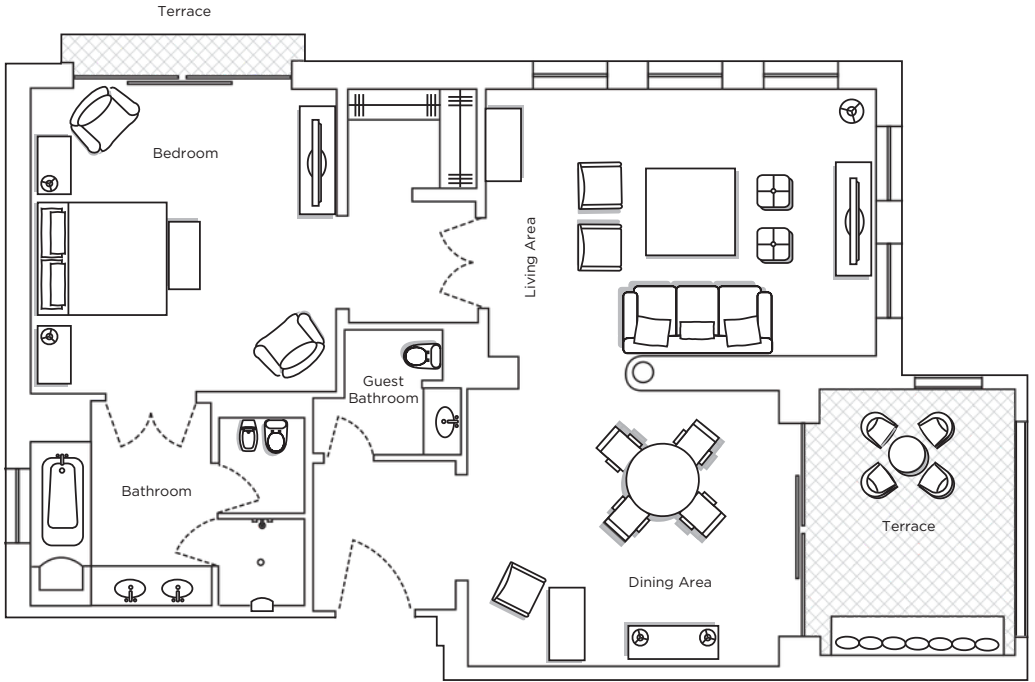

ARABIAN COURT - GARDEN EXECUTIVE SUITE

FLOORPLAN

oneandonlyroyalmirage.com

King Salman bin Abdulaziz Al Saud Street, P.O. Box 37252, Dubai, UAE Telephone + 971 4 399 99 99
One&Only Resorts is a trademark of Kerzner International Limited.